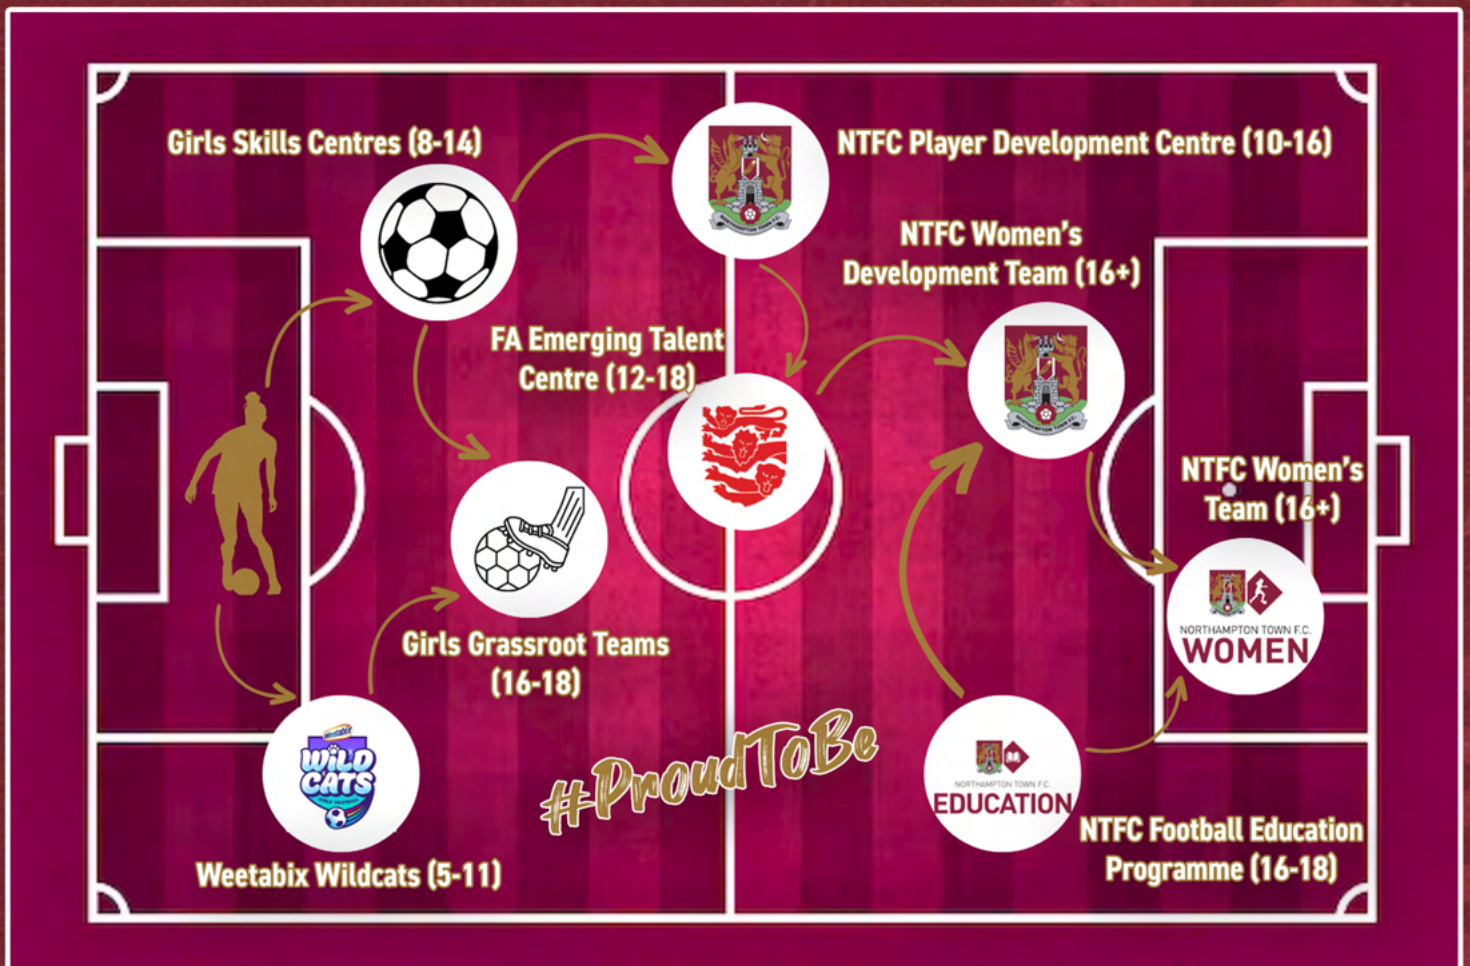

PLAYER PATHWAY